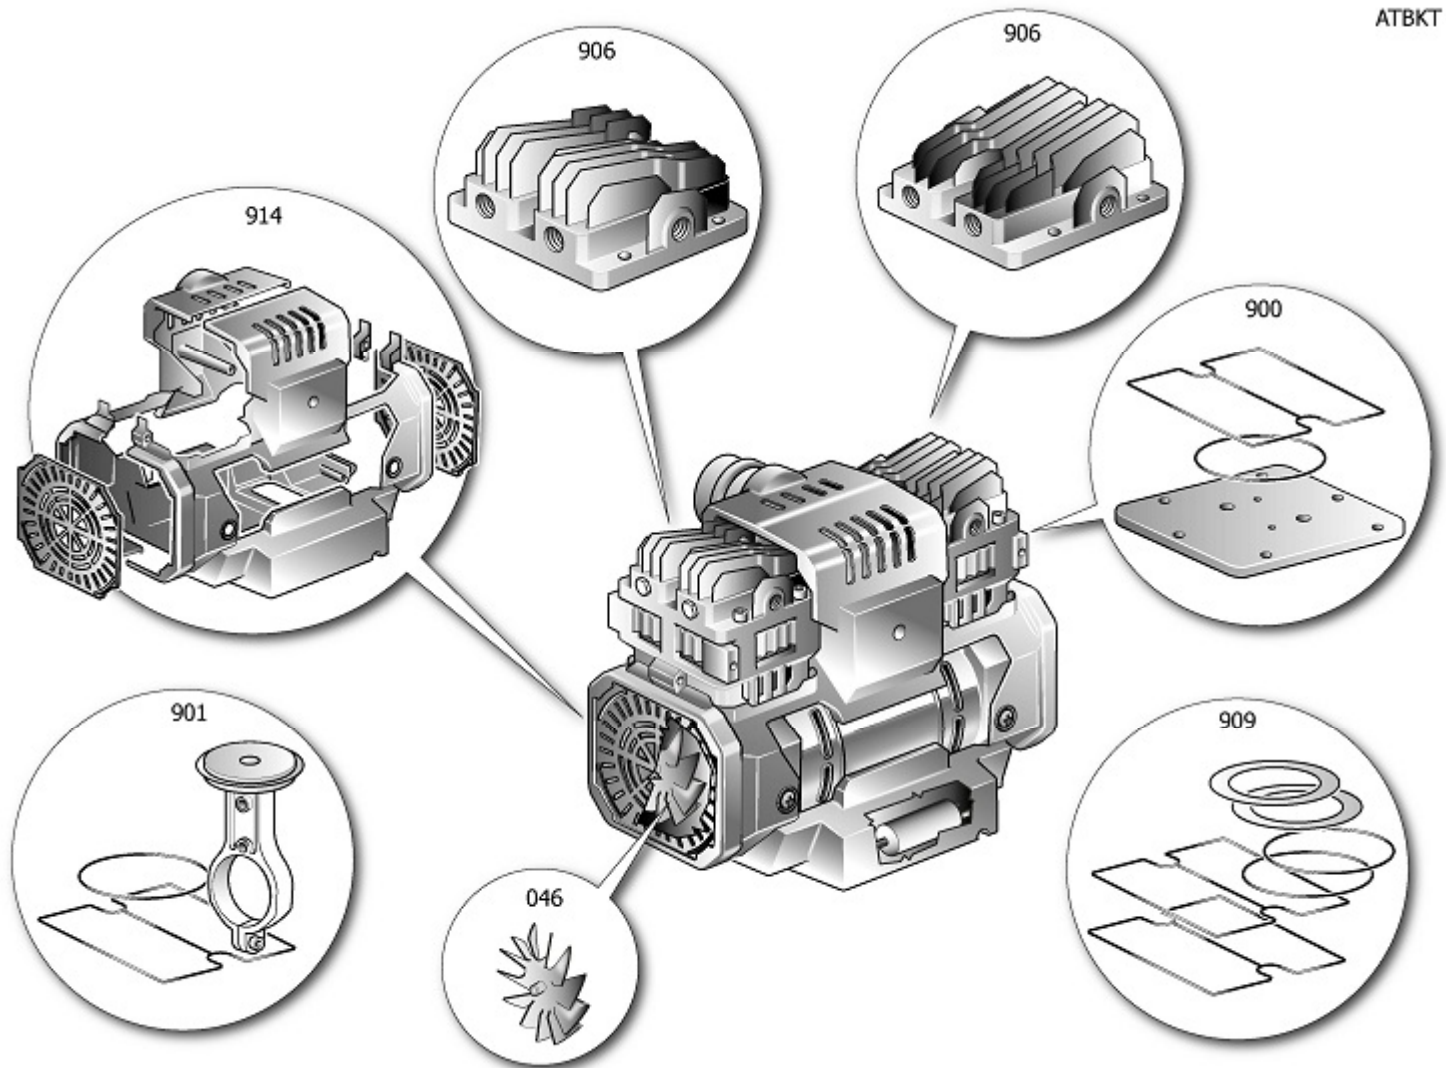

BTBDC

B2DC304NUA

SILTEK TB 50

Pos	Component	MU	Multiplier	
23	9417794	AIR FILTER ASSEMBLY	PZ	1,0
80	9417791	CONDENSER	PZ	1,0
104	9430826	GRIP	PZ	1,0
110	9049190	RELIEF VALVE	PZ	1,0
132	9065376	POWER CABLE	PZ	1,0
200	9417870	BARE PUMP	PZ	1,0
300	9430820	WHEELS/FEET MOUNTING KIT	PZ	1,0
990	9430847	KIT INSTRUMENTS	PZ	1,0
991	9430814	KIT SENDING PIPE	PZ	1,0
992	9430815	KIT NOT RETURN VALVE	PZ	1,0
998	9430816	KIT DAMPERS	PZ	1,0

ATBKT

PUMP OL150TB 1,

BARE PUMP

Pos	Component	MU	Multiplier
46	9430851	FAN	PZ 2,0
900	9430800	MPK VALVE PLATE Q2 750W JW	PZ 2,0
901	9430801	MPK CONROD ASS.LY Q2 750W JW	PZ 2,0
906	9430848	MPC HEAD LF Q2 750W TB JW	PZ 1,0
906	9430849	MPC HEAD RG Q2 750W TB JW	PZ 1,0
909	9430804	MPK GASKETS+SEALS Q2 750W JW	PZ 1,0
914	9430850	CONVEYOR KIT	PZ 1,0