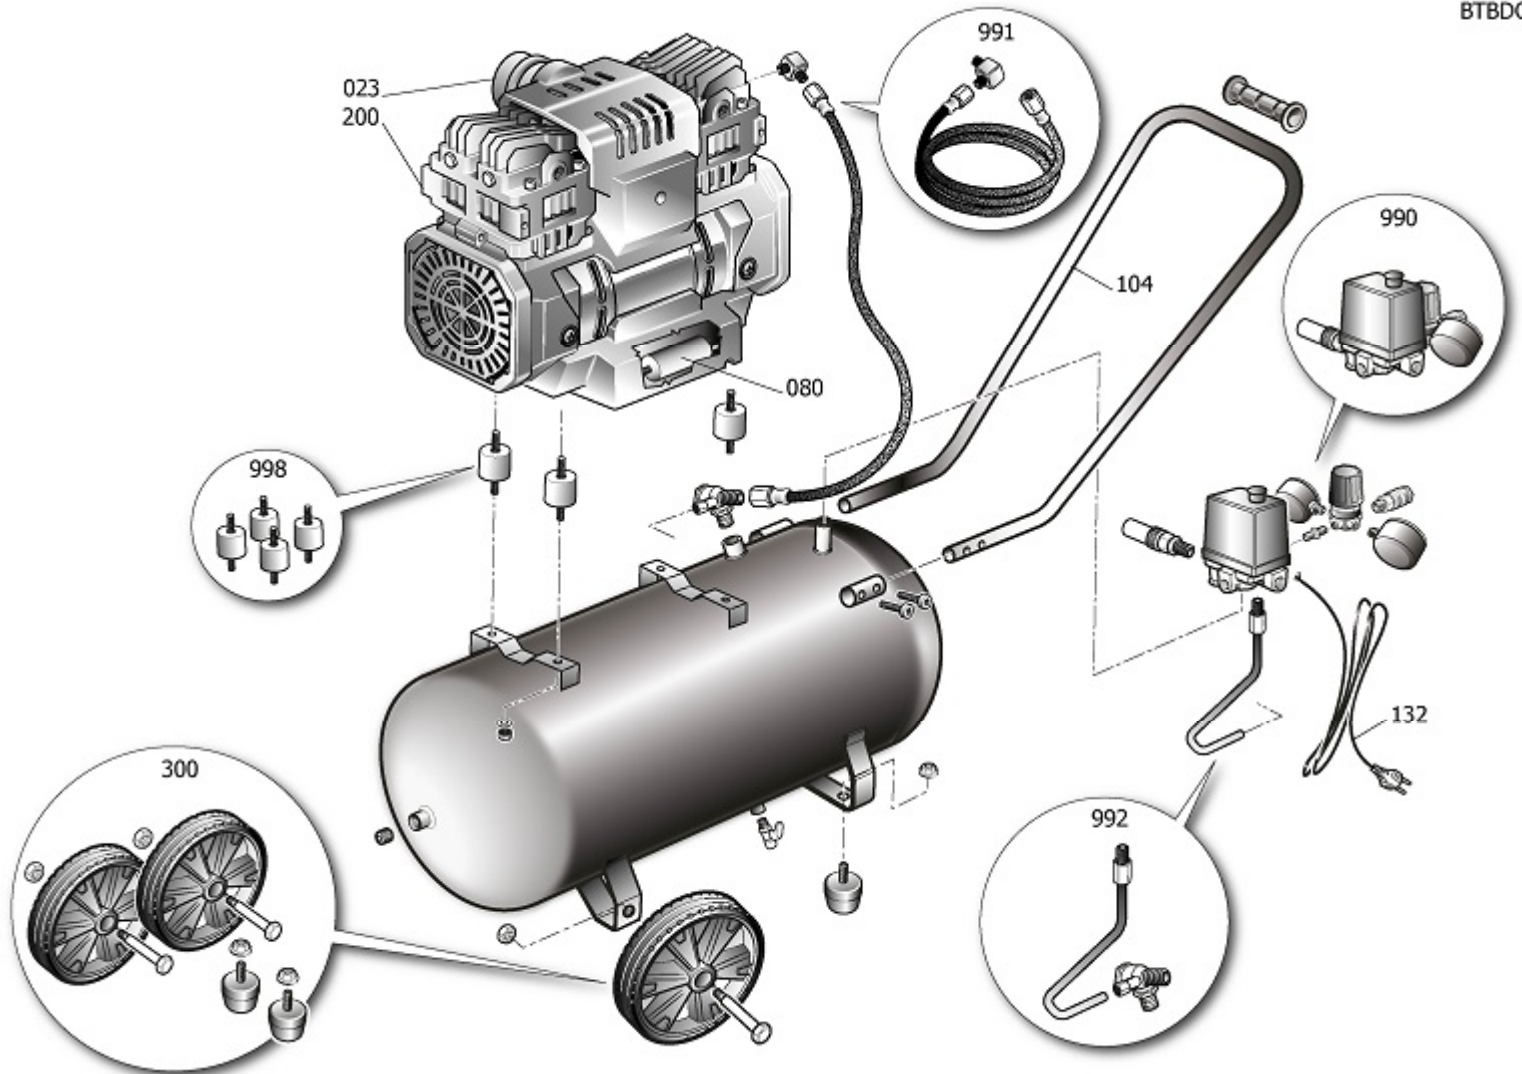

BTBDC

B2DC304NUA

SILTEK TB 50

Pos	Component	MU	Multiplier	
23	9417794	AIR FILTER ASSEMBLY	PZ	1,0
80	9417791	CONDENSER	PZ	1,0
104	9430826	GRIP	PZ	1,0
110	9049190	RELIEF VALVE	PZ	1,0
132	9065376	POWER CABLE	PZ	1,0
200	9417870	BARE PUMP	PZ	1,0
300	9430820	WHEELS/FEET MOUNTING KIT	PZ	1,0
990	9430847	KIT INSTRUMENTS	PZ	1,0
991	9430814	KIT SENDING PIPE	PZ	1,0
992	9430815	KIT NOT RETURN VALVE	PZ	1,0
998	9430816	KIT DAMPERS	PZ	1,0

ATBKT

PUMP OL150TB 1,

BARE PUMP

Pos	Component	MU	Multiplier
46	9430851	FAN	PZ 2,0
900	9430800	MPK VALVE PLATE Q2 750W JW	PZ 2,0
901	9430801	MPK CONROD ASS.LY Q2 750W JW	PZ 2,0
906	9430848	MPC HEAD LF Q2 750W TB JW	PZ 1,0
906	9430849	MPC HEAD RG Q2 750W TB JW	PZ 1,0
909	9430804	MPK GASKETS+SEALS Q2 750W JW	PZ 1,0
914	9430850	CONVEYOR KIT	PZ 1,0